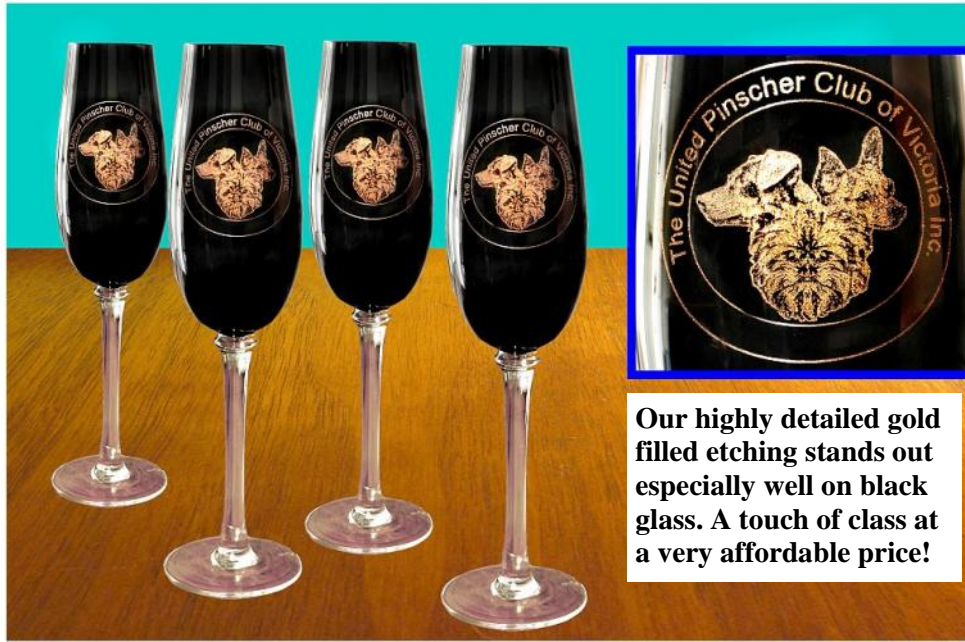

## GLASSWARE

PILSENER  
GLASS

G230 - 410ml

WINE  
GLASS

G430 - 380ml

Our highly detailed gold filled etching stands out especially well on black glass. A touch of class at a very affordable price!